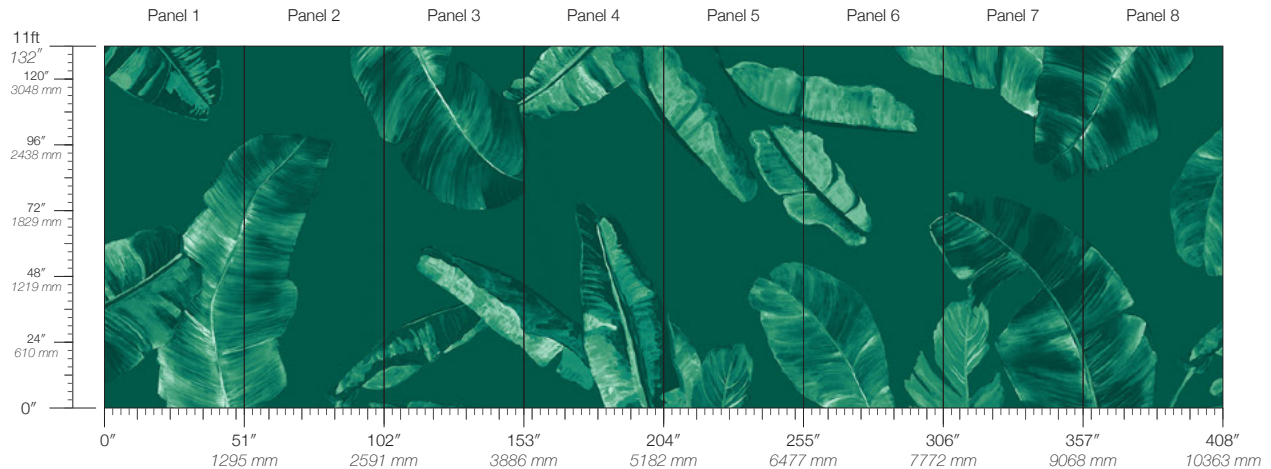

Paradiso Viridian

Suitable for residential and commercial projects

COLOR

Viridian

ITEM

3808

CONTENT

Type II PVC-Free

PANEL WIDTH

51" / 1295 mm trimmed

PANEL HEIGHT

132" / 3353 mm standard

REPEAT

Non-repeating

STOCK

Made to order

LEAD TIME

4 weeks to print

MINIMUM

1 panel

PRICE

Available upon request

ORIGIN

USA

DETAILS

Custom options available

MAINTENANCE

Water-based cleanser

ENVIRONMENTAL

Recycled Content

Phthalate Free

Low VOC

HPD Available

SPECS

Polyester/Natural Fiber face

Fabric backing

14 oz per linear yard

435.2 g per linear meter

Dappled surface texture

TESTING

(US) ASTM E84 Adhered Class A

CCC-W-408D Type II

W-101 Type II Class A

ASTM E96 Procedure B - 66 Perms

CONTACT

sales@calicowallpaper.com

+1 718 243 1705

57 Lispenard Street

New York, NY 10013 USA

DISCLAIMER

Refer to our website to

see the full mural artwork.

Reference the physical sample

for color and texture. Panel

maps represent mural

artwork only.